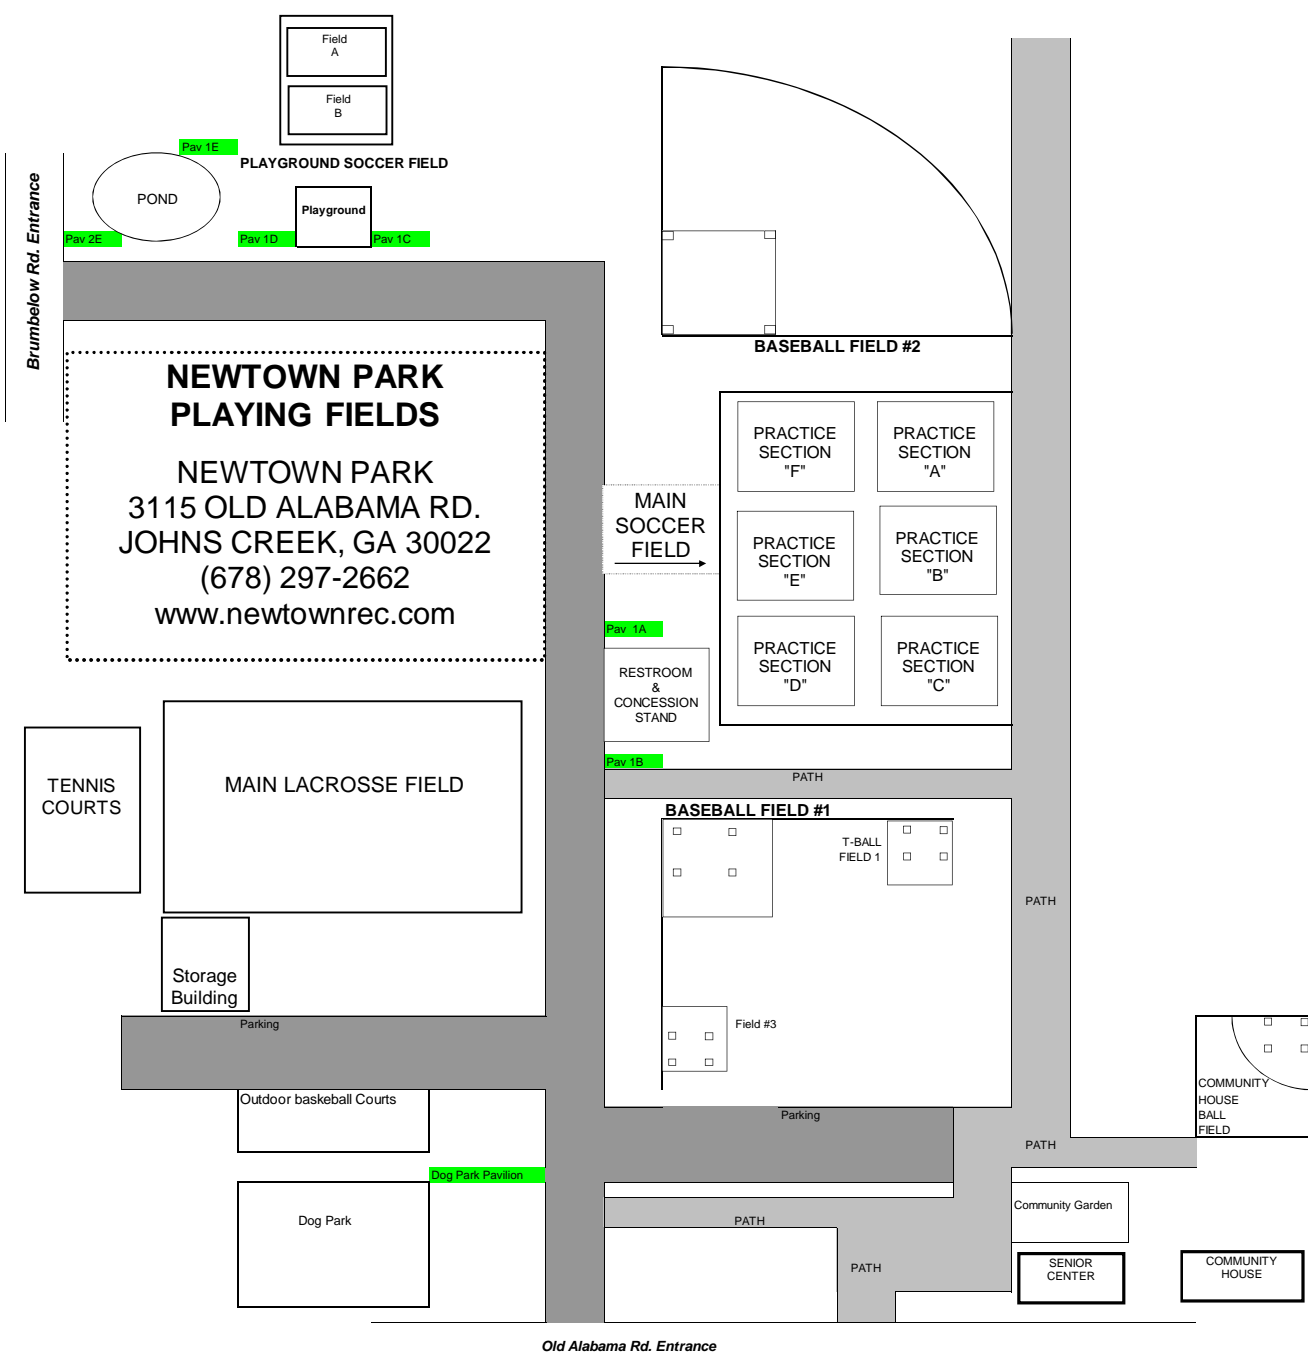

Newtown Park
3150 Old Alabama Road

Walking Trail Loops	
Combined Distances:	
Loops #1 & #2:	0.95 miles
Loops #2 & #3:	0.79 miles
Loops #1, #2, #3:	1.10 miles

Walking Trail Loop #1: 0.45 miles

Walking Trail Loop #2: 0.63 miles

Walking Trail Loop #3: 0.52 miles

Old Alabama Rd. Entrance