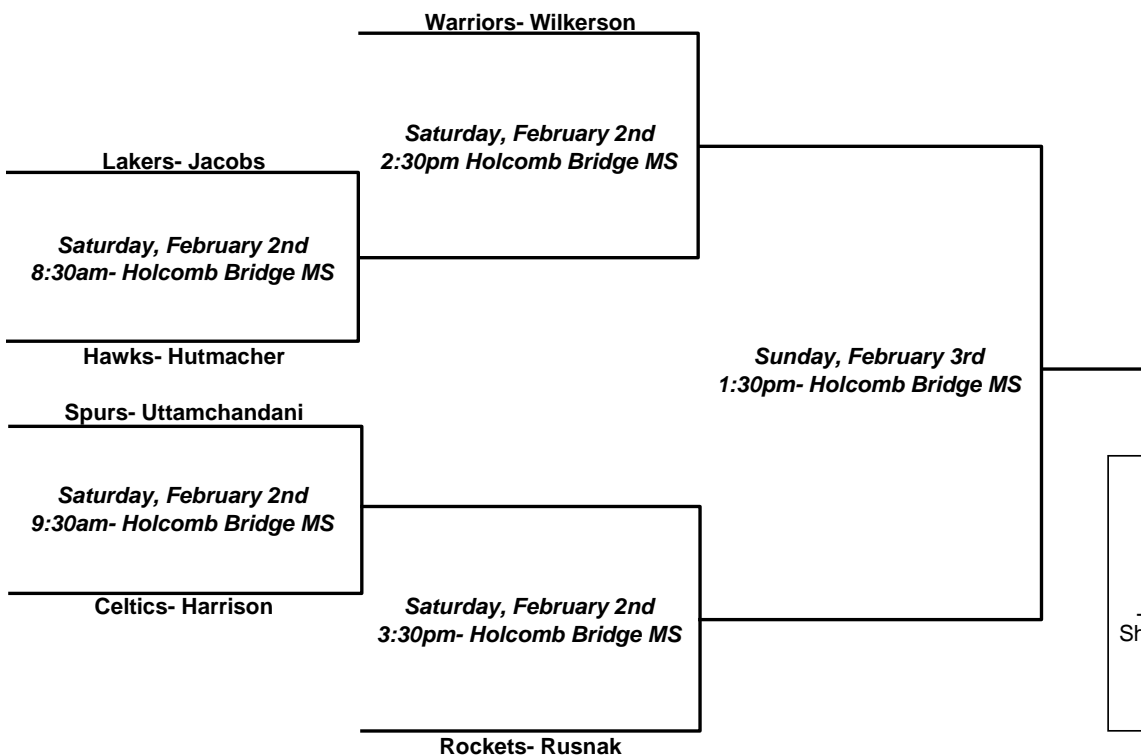

**9/11 Girls Basketball
Tournament Schedule**

TOURNAMENT RULES

-Regular Season Substitution & Playing Requirements apply to all Tournament Games.

OVERTIME RULES

- A 2 minute over time will be played in the event of a tie at the end of regulation. Should the game remained tied at the end of overtime another 2 minute overtime will be played and will continue subsequently until we have a winner.