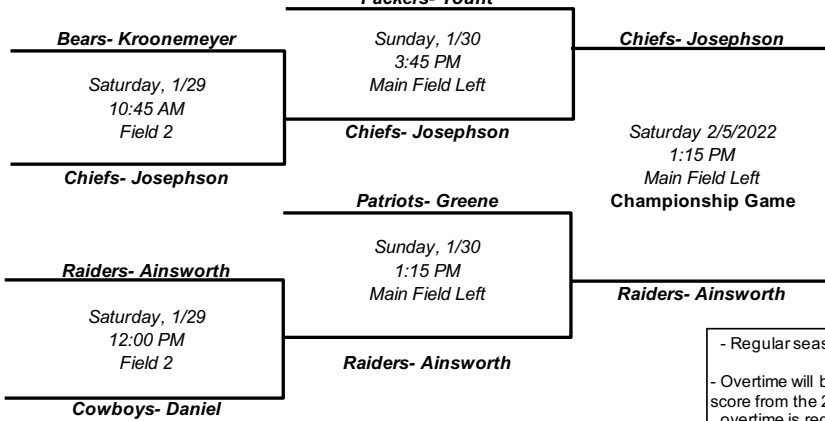

**NEWTOWN RECREATION
12/13 YR FLAG FOOTBALL
WINTER 2021-2022
SINGLE ELIMINATION TOURNAMENT**

EAST DIVISION

- Regular season substitution and playing requirements are in effect throughout the tournament.
 - Overtime will be run as it is in college. Each team will get a chance to score from the 20yrd line (coin toss to determine order). If more than 1 overtime is required to determine winner-teams will swap who starts with the ball. If after the 2nd overtime the game is still tied- both teams MUST attempt a 2pt. conversion. This will continue until a winner is determined.
 - Please remember philosophy of Newtown Rec. as well as the game of flag football. We want our teams and players to compete at their best- however sportsmanship must be upheld throughout the tournament.

WEST DIVISION