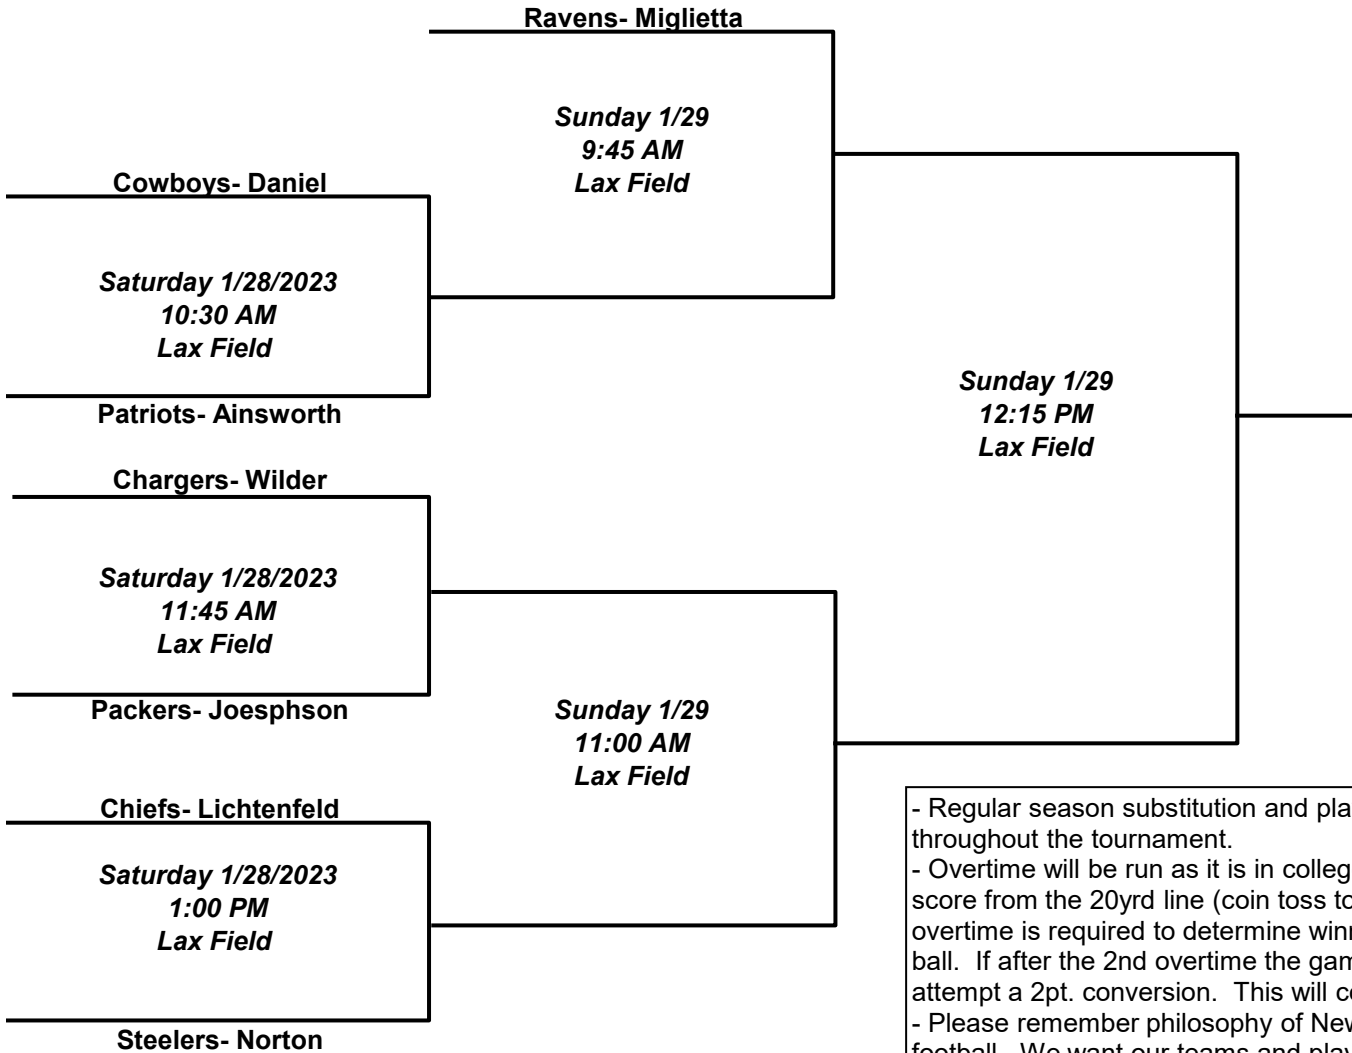

NEWTOWN RECREATION  
 14-15YR FLAG FOOTBALL  
 WINTER 2022-2023  
 SINGLE ELIMINATION TOURNAMENT

- Regular season substitution and playing requirements are in effect throughout the tournament.

- Overtime will be run as it is in college. Each team will get a chance to score from the 20yrd line (coin toss to determine order). If more than 1 overtime is required to determine winner- teams will swap who starts with the ball. If after the 2nd overtime the game is still tied- both teams MUST attempt a 2pt. conversion. This will continue until a winner is determined.