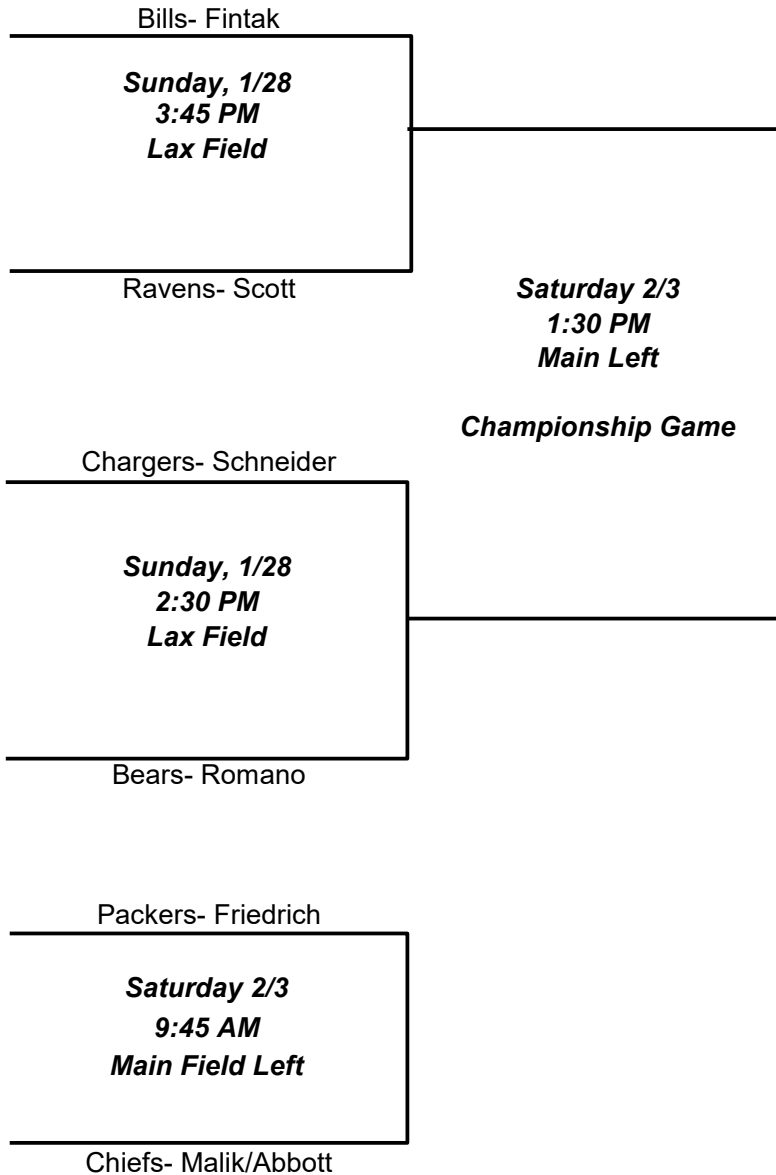

**NEWTOWN RECREATION
MS GIRLS FLAG FOOTBALL
WINTER 2023-2024
SINGLE ELIMINATION TOURNAMENT**

- Regular season substitution and playing requirements are in effect throughout the tournament.
- Overtime will be run as it is in college. Each team will get a chance to score from the 20yrd line (coin toss to determine order). If more than 1 overtime is required to determine winner- teams will swap who starts with the ball. If after the 2nd overtime the game is still tied- both teams MUST attempt a 2pt. conversion. This will continue until a winner is determined.
- Please remember philosophy of Newtown Rec. as well as the game of flag football. We want our teams and players to compete at their best- however sportsmanship must be upheld throughout the tournament.