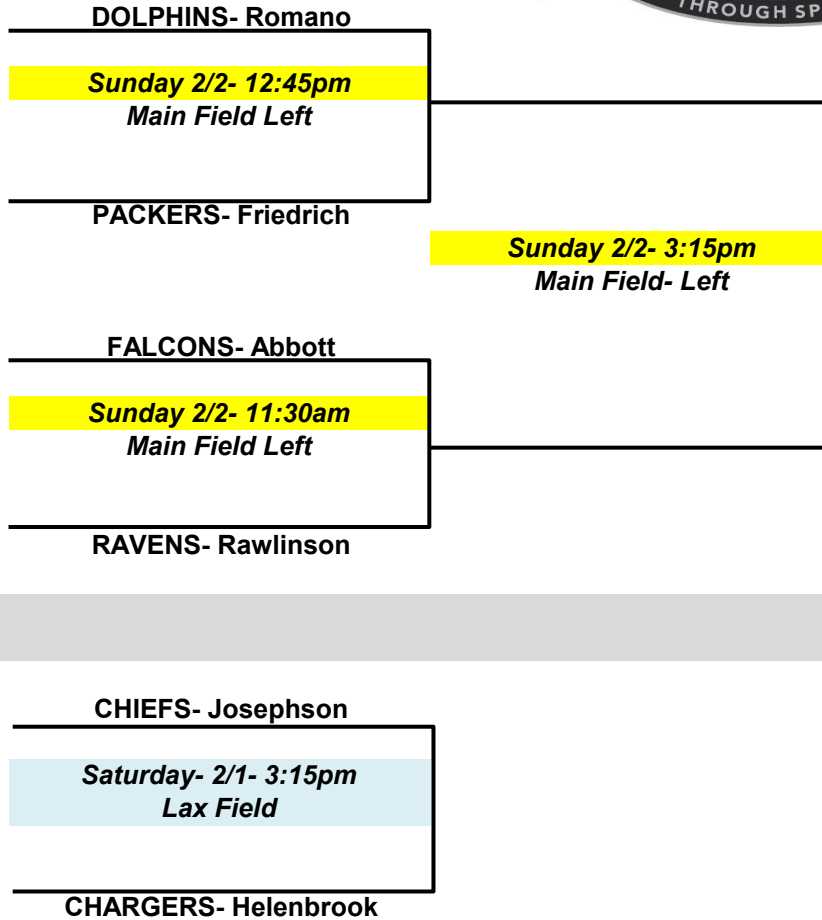

NEWTOWN REC
WINTER 2024-2025 MIDDLE SCHOOL GIRLS FLAG FOOTBALL TOURNAMENT

Regular season substitution and playing requirements are in effect throughout the tournament.

-Overtime will be run as it is in college. Each team will get a chance to score from the 20yrd line (coin toss to determine order). If more than 1 overtime is required to determine winner-teams will swap who starts with the ball. If after the 2nd overtime the game is still tied-both teams **MUST** attempt a 2pt. conversion. This will continue until a winner is determined.